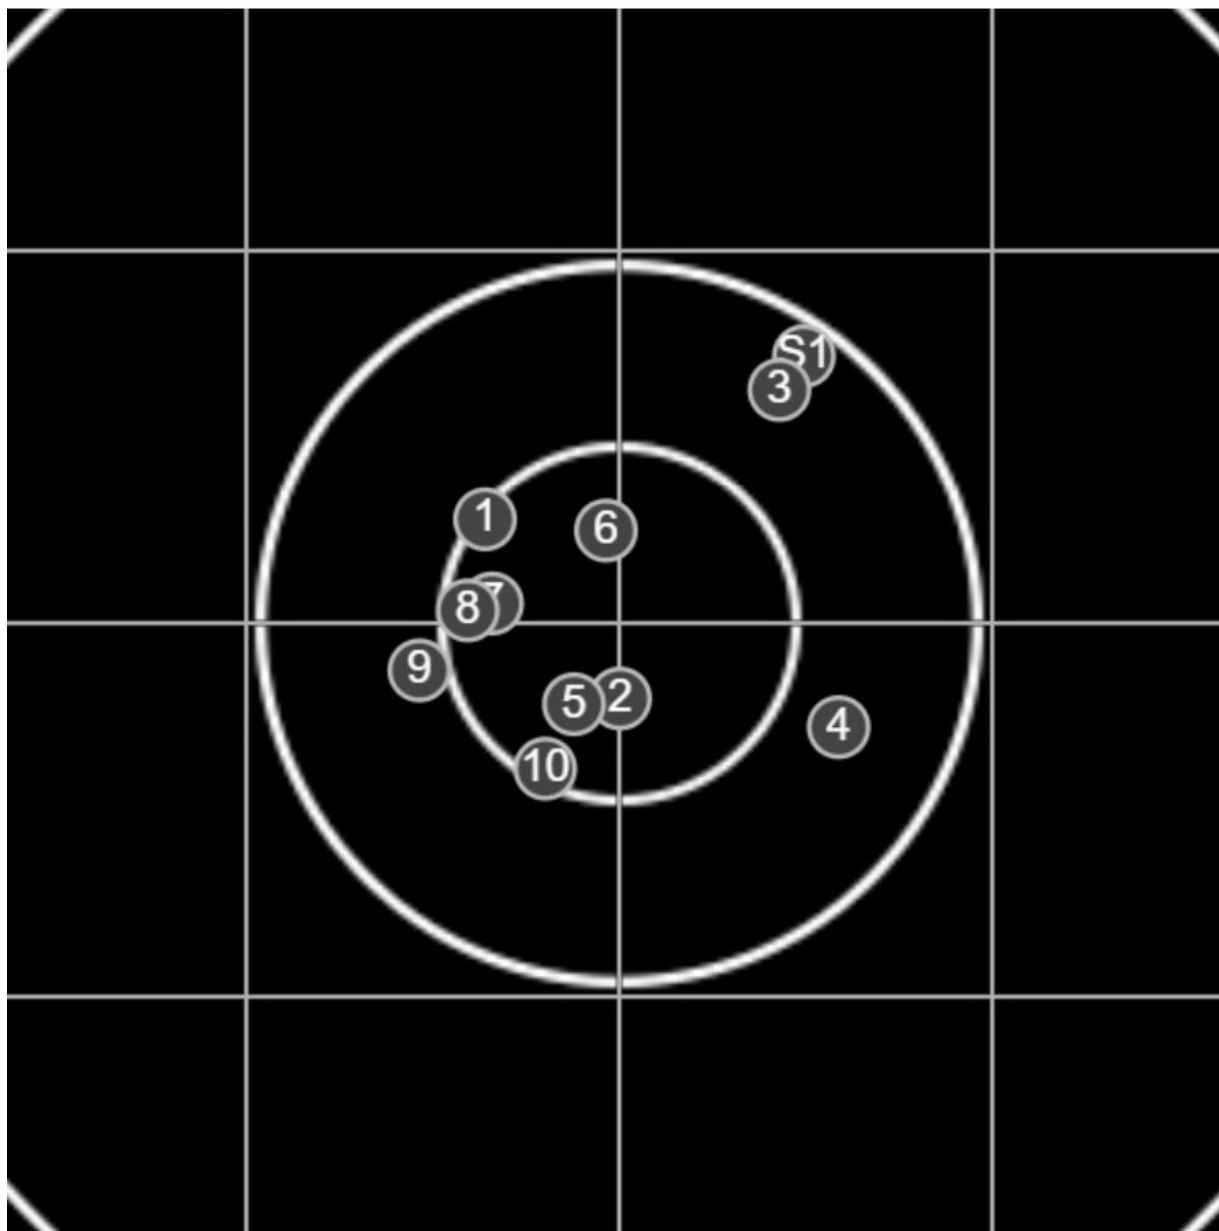

true  
6/15/2024  
3:59:03 PM

**BRC Club Shoot**  
Series 1  
500 yards

**BRC T6 [-57]**  
AU-500y

Group: 163.2 mm  
(149.8w x 135.5h)

(Iron)

**Shooter**  
James Clarke [m27]

**50.7**

**FINAL**  
v: 1975, sd: 6.3